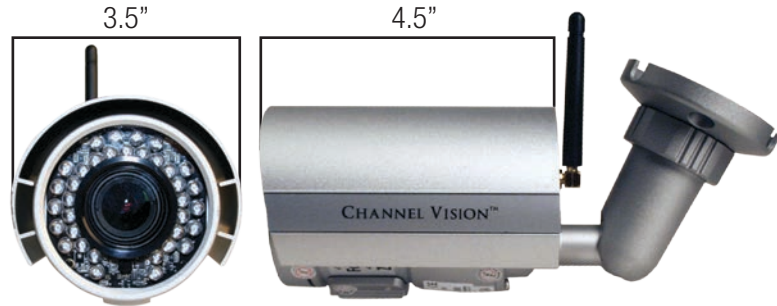

# 1.3MP Wireless IP Bullet with IR

## 6544

Channel Vision's 6544 Wireless IP Bullet Camera offers superior image quality with a 1.3 megapixel CMOS sensor and has the ability to capture images up to 1280 x 800. Designed for professional video surveillance, the 6544 offers a high-performance wireless transmission with a wide coverage range according to the IEEE 802.11n standard, as well as compatibility with IEEE 802.11 g and b.

### Features

H.264 compression delivers full resolution with less bandwidth
iOS® and Android® Monitoring with the Channel Vision App
35 built-in IR LEDs for viewing up to 65ft in total darkness
Wireless installation up to 300ft. from wireless signal
Supports Quality of Service (QoS)
Supports up to 10 simultaneous connections
WIFI 802.11 n, b, g and wired connection

### IR LED

**LEDs:** 35 units  
**IR distance:** 65ft